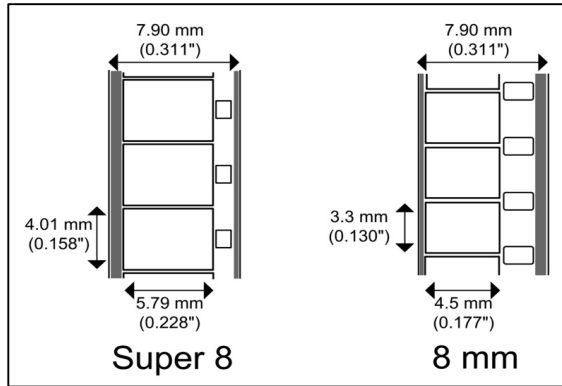

ACCENT VIDEO Film Transfer Services Price List
 MOTION PICTURE FILM BASED - Super 8
 Effective April 2010

Determine which type you have - this sheet is for Super 8 only

Center hole is
1/2" in diameter

Center hole is 5/16" in
diameter

Use this table to determine the footage you have:

Reel Size:	3"	3.5"	5"	6"	7"	8.75"
Length In Feet:	50	100	200	300	400	600
Silent Run Time:	3:20	6:40	13:20	20:00	26:40	40:00
Sound Run Time:	2:30	5:00	10:00	15:00	20:00	30:00